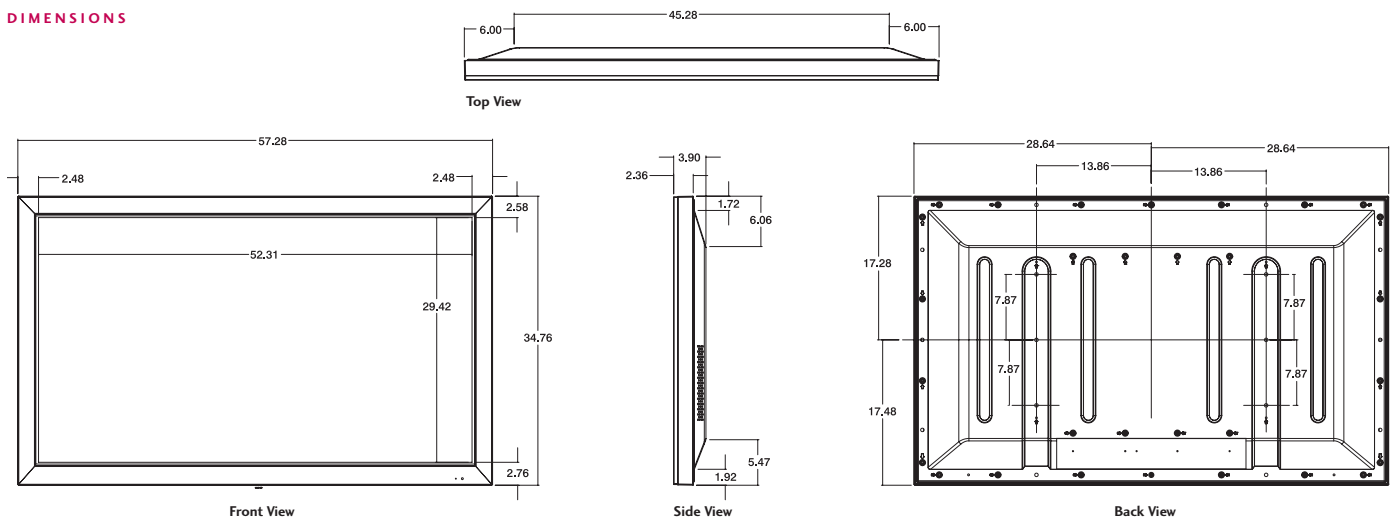

Split Zoom Matrix

2 Year Warranty

MU-60PZ95V 60" Plasma HDTV Monitor Display

DIMENSIONS

DIMENSIONS

Cabinet (W x H x D)	57.3" x 34.8" x 3.9"
Weight	154.3 Lbs.

CABINET DESCRIPTION

Finish	Brushed Silver
Power Consumption	650W (Max.)
Power Source	120v 60Hz

VIDEO ENHANCEMENTS

Screen Size	60"
Resolution Display	1366 x 768p
Pixel Pitch	0.343 (H) x 1.032 (V)
Aspect Ratio	16:9, 4:3 Zoom
Brightness	1000 cd/m ²
Contrast Ratio	3000:1
Viewing Angle	160°
Format Conversion	Intelligent Image Scanning
Aspect Ratio Correction	Yes
Scan Converter	O-Plus (Rembrandt)
Contrast	Yes
Brightness/Sharpness	Yes
Tint	Yes
Video De-Interlacing/Line Doubling	Faroudja DCDi