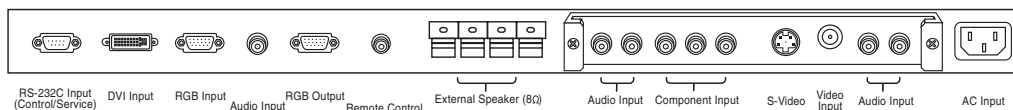

REAR JACK PANEL

www.LGcommercial.com

LG Electronics U.S.A., Inc. 2000 Millbrook Drive, Lincolnshire, IL 60069 Customer Service: 1-888-865-3026
Dimensions and weights are approximate. Design and specifications subject to change without notice. The "LG Life's Good" is a registered trademark of LG Electronics U.S.A., Inc. ©2004 LG Electronics U.S.A., Inc. Printed in the USA. LG6095V1204