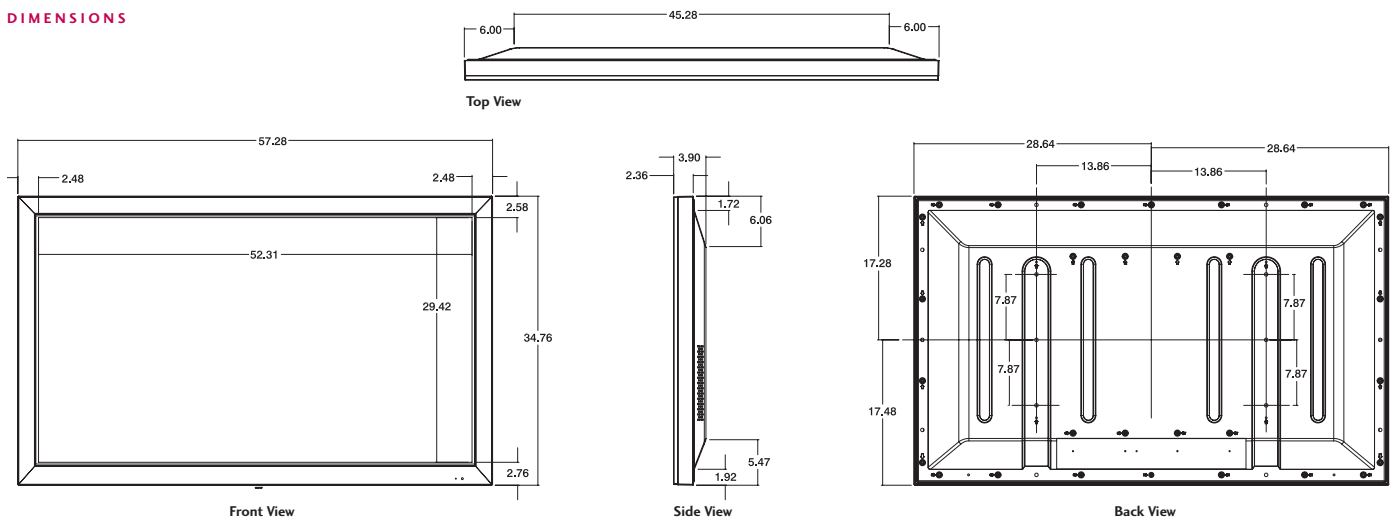

## DIMENSIONS

## DIMENSIONS

Cabinet (W x H x D)	57.3" x 34.8" x 3.9"
Weight	154.3 Lbs.